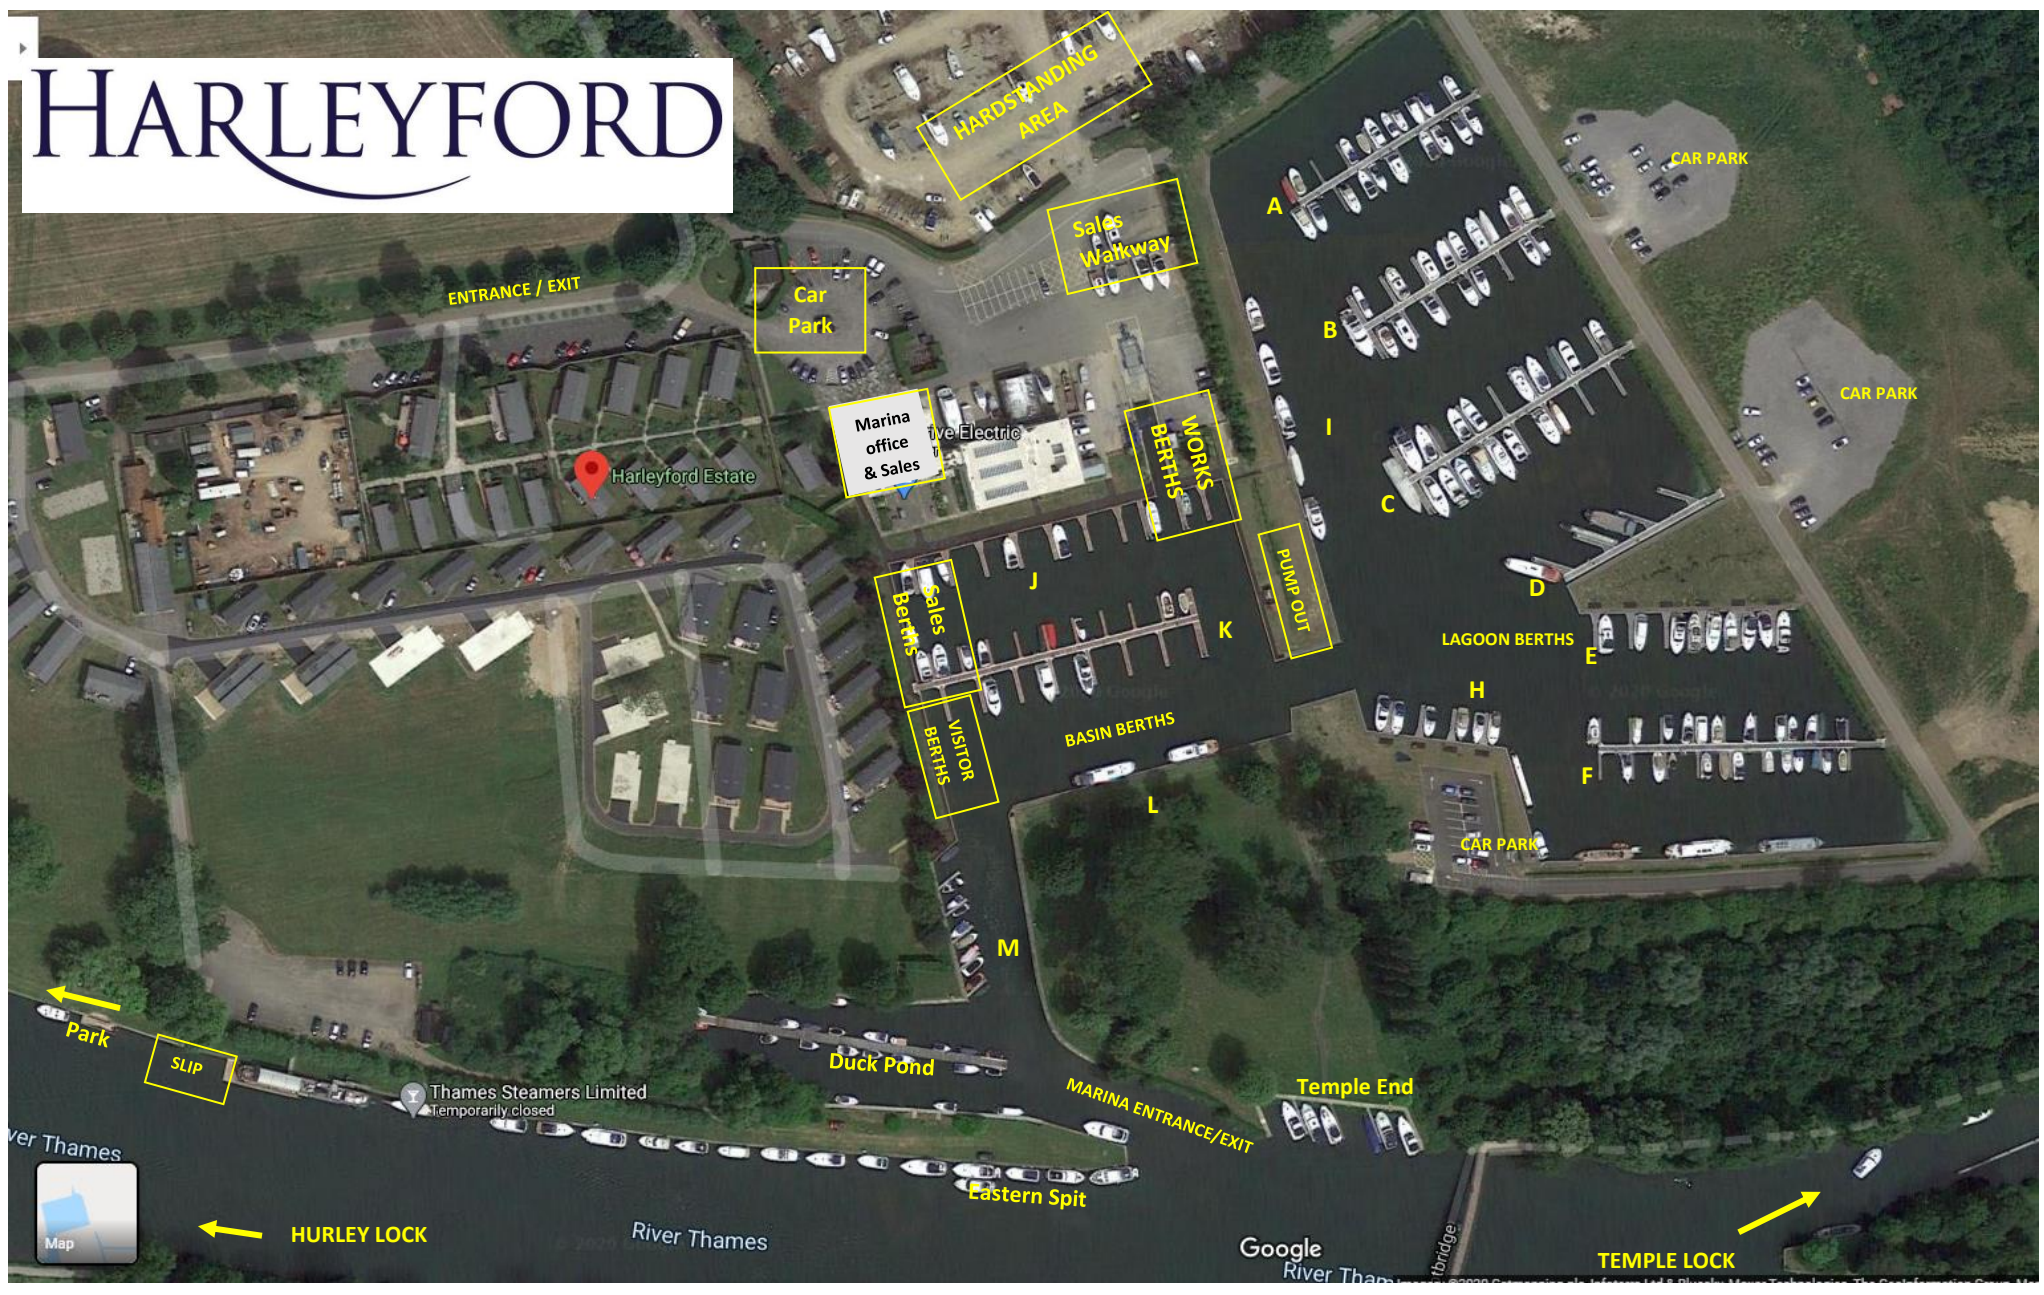

HARLEYFORD

ENTRANCE / EXIT

HARDSANDING AREA

Sales Walkway

Car Park

Marina office & Sales

WORKS BERTHS

A

VISITOR BERTHS

BASIN BERTHS

LAGOON BERTHS

E

F

H

CAR PARK

L

M

Park

SLIP

Thames Steamers Limited
Temporarily closed

Duck Pond

MARINA ENTRANCE/EXIT

Temple End

River Thames

HURLEY LOCK

River Thames

Eastern Spit

Google
River Thames

TEMPLE LOCK